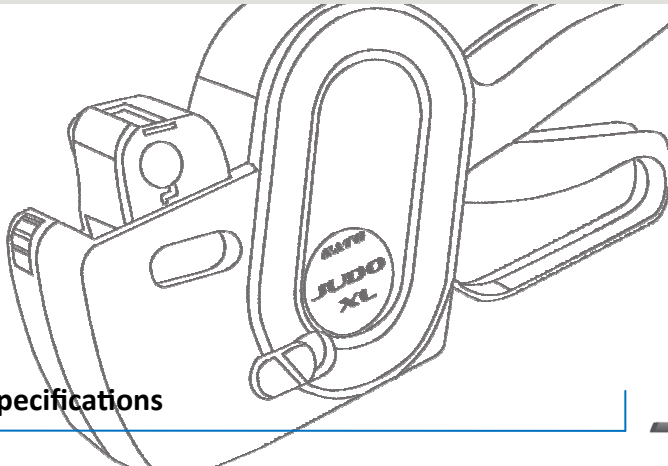

Bold characters provide enhanced readability, making this hand labeller exceptionally suitable for sales promotion and coding requirements.

Prints bold alphanumeric characters in either black or red with the option to choose between three label types, wavy, rectangular or die cut.

**6 Bold
Characters**

111111
 222222
 333333
 444444
 555555
 666666
 777777
 888888
 999999
 000000
 № g
 €€€€%€
 ££ · ¤PP

○ General Specifications

JUDO XL

Model	JUDO XL
Bands Per Head	6
Font Height	7.6mm / 0.30"
Label Size	W 26mm x P 16mm / W 1.02" x P 0.63" (Die Cut: W 24mm x P 14mm)
Label Shape Supported	Rectangular, Wavy, Rectangular Die Cut
No. of Labels Per Roll	1,200 labels per roll
Labeller Size	W 50mm x D 245mm x H123.5mm W 1.97" x D 9.65" x H 4.87"
Labeller Weight	293g
Label Types	Plain or pre-printed with logos and information, multi-colours and shapes
Label Adhesives	Permanent, Freeze, Peel, Wash-Off, Outdoor
Label Design	SATO UK's In-House Studio Services